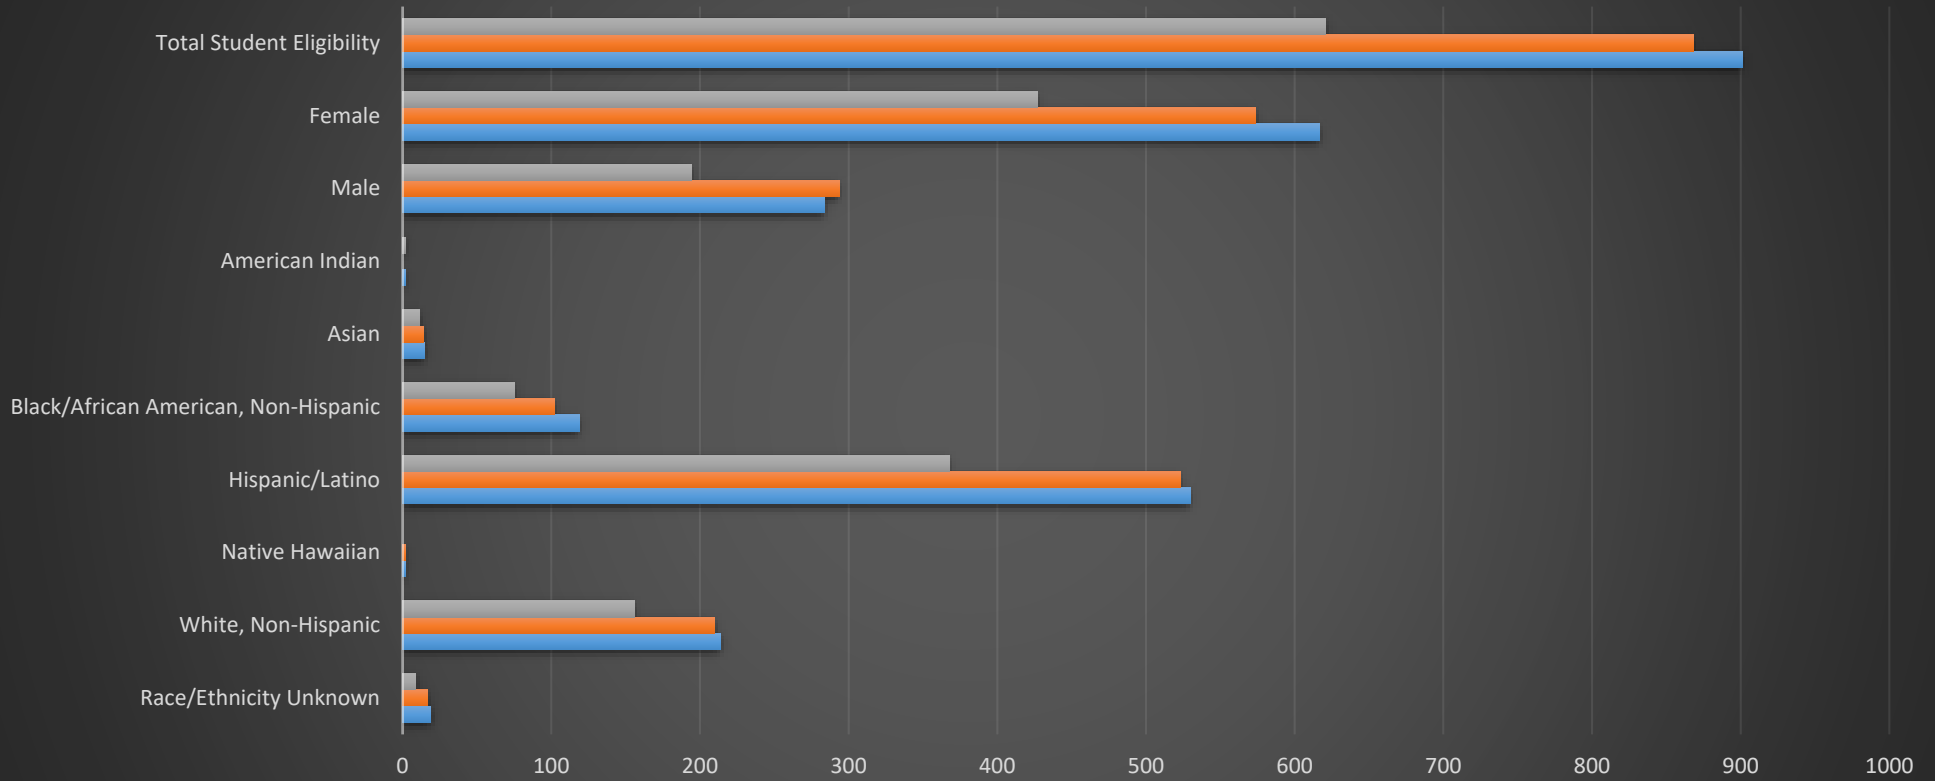

Hodges University Student Body Diversity Federal Pell Grant Recipients

	Race/Ethnicity Unknown	White, Non-Hispanic	Native Hawaiian	Hispanic/Latino	Black/African American, Non-Hispanic	Asian	American Indian	Male	Female	Total Student Eligibility
■ Summer 2018	9	156	0	368	75	11	2	194	427	621
■ Winter 2018	17	210	2	523	102	14	0	294	574	868
■ Fall 2017	19	214	2	530	119	15	2	284	617	901

Fall 2017 Pell Recipient Data
Gender Information

Fall 2017 Pell Recipient Data
Race/Ethnicity Information

Winter 2018 Pell Recipient Data
Gender Information

Winter 2018 Pell Recipient Data
Race/Ethnicity Information

Summer 2018 Pell Recipient Data
Gender Information

Summer 2018 Pell Recipient Data
Race/Ethnicity Information