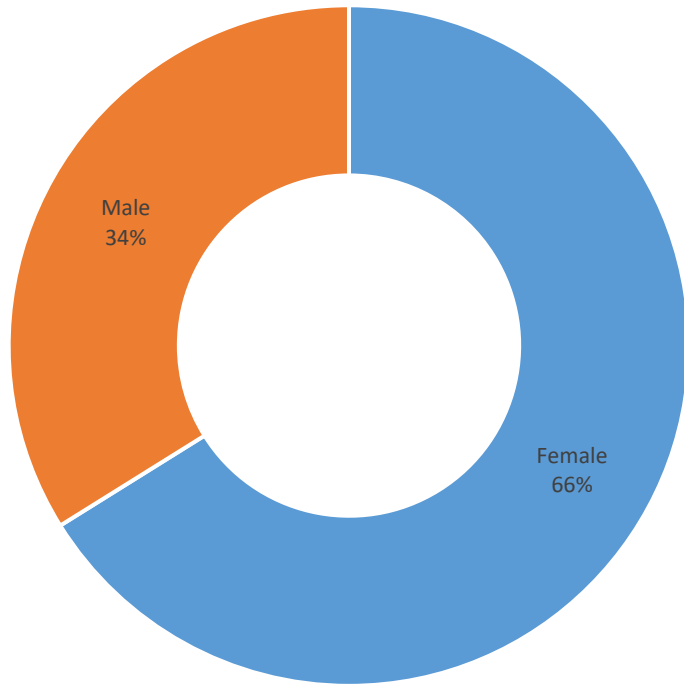

Hodges University Student Body Diversity Federal Pell Grant Recipients

	Race/Ethnicity Unknown	White, Non-Hispanic	Native Hawaiian	Hispanic/Latino	Black/African American, Non-Hispanic	Asian	American Indian	Male	Female	Total Student Eligibility
■ Summer 2018	9	156	0	368	75	11	2	194	427	621
■ Winter 2018	17	210	2	523	102	14	0	294	574	868
■ Fall 2017	19	214	2	530	119	15	2	284	617	901

Fall 2017 Pell Recipient Data
Gender Information

Fall 2017 Pell Recipient Data
Race/Ethnicity Information

Winter 2018 Pell Recipient Data
Gender Information

Winter 2018 Pell Recipient Data
Race/Ethnicity Information

Summer 2018 Pell Recipient Data
Gender Information

Summer 2018 Pell Recipient Data
Race/Ethnicity Information