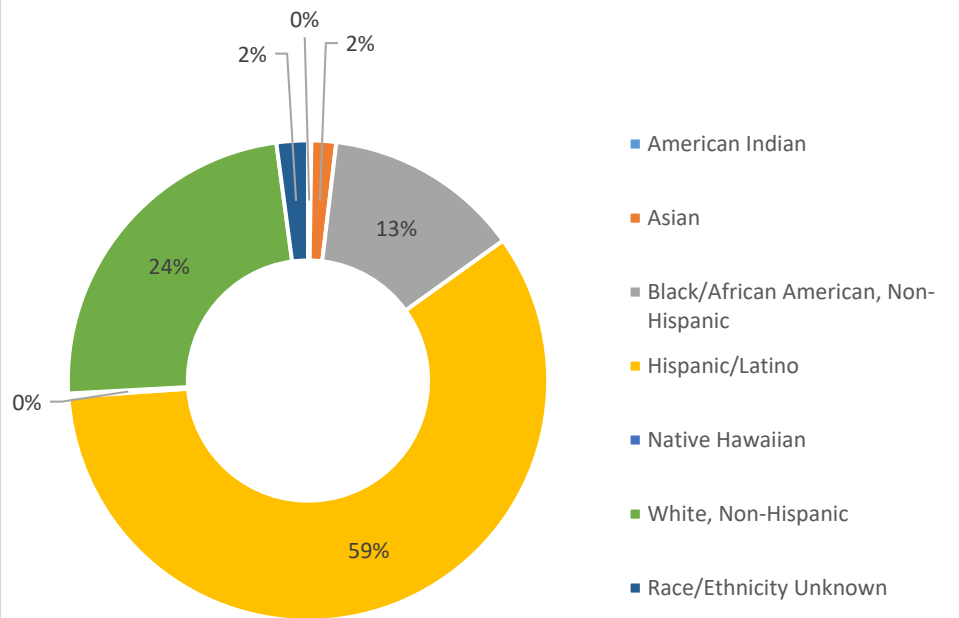

Hodges University Student Body Diversity Federal Pell Grant Recipients

	Race/Ethnicity Unknown	White, Non-Hispanic	Native Hawaiian	Hispanic/Latino	Black/African American, Non-Hispanic	Asian	American Indian	Male	Female	Total Student Eligibility
■ Summer 2018	9	156	0	368	75	11	2	194	427	621
■ Winter 2018	17	210	2	523	102	14	0	294	574	868
■ Fall 2017	19	214	2	530	119	15	2	284	617	901

Fall 2017 Pell Recipient Data
Gender Information

Fall 2017 Pell Recipient Data
Race/Ethnicity Information

Winter 2018 Pell Recipient Data
Gender Information

Winter 2018 Pell Recipient Data
Race/Ethnicity Information

Summer 2018 Pell Recipient Data
Gender Information

Summer 2018 Pell Recipient Data
Race/Ethnicity Information