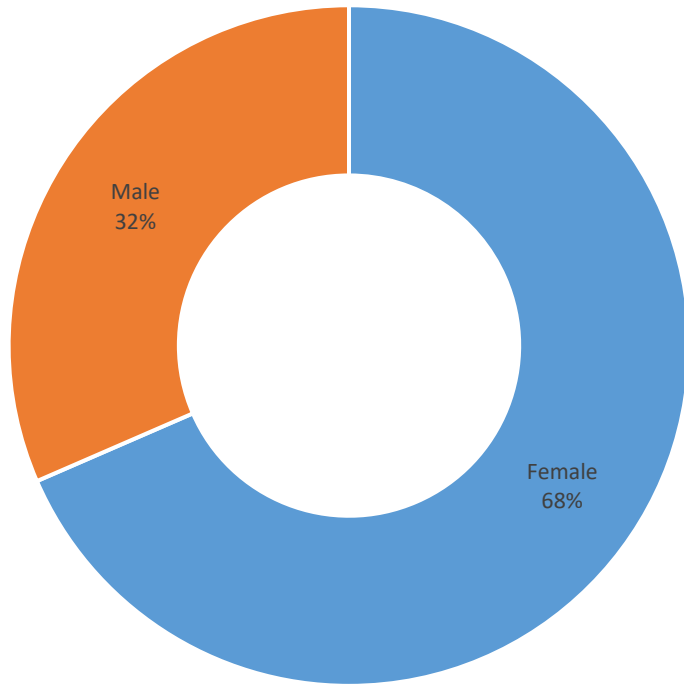

Hodges University Student Body Diversity Federal Pell Grant Recipients

	Race/Ethnicity Unknown	White, Non-Hispanic	Native Hawaiian	Hispanic/Latino	Black/African American, Non-Hispanic	Asian	American Indian	Male	Female	Total Student Eligibility
■ Summer 2018	9	156	0	368	75	11	2	194	427	621
■ Winter 2018	17	210	2	523	102	14	0	294	574	868
■ Fall 2017	19	214	2	530	119	15	2	284	617	901

Fall 2017 Pell Recipient Data
Gender Information

Fall 2017 Pell Recipient Data
Race/Ethnicity Information

Winter 2018 Pell Recipient Data
Gender Information

Winter 2018 Pell Recipient Data
Race/Ethnicity Information

Summer 2018 Pell Recipient Data
Gender Information

Summer 2018 Pell Recipient Data
Race/Ethnicity Information