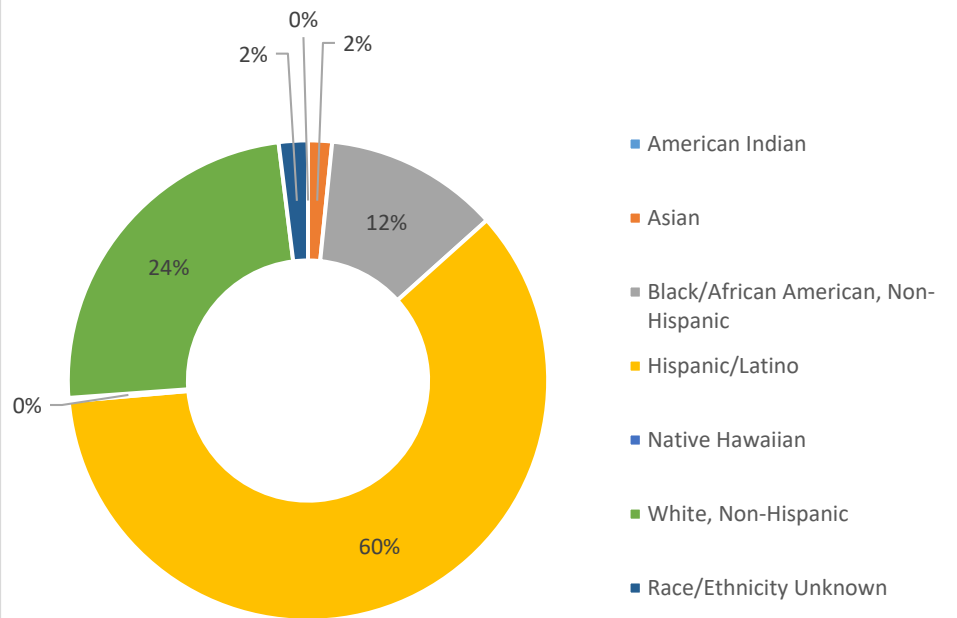

Hodges University Student Body Diversity Federal Pell Grant Recipients

	Race/Ethnicity Unknown	White, Non-Hispanic	Native Hawaiian	Hispanic/Latino	Black/African American, Non-Hispanic	Asian	American Indian	Male	Female	Total Student Eligibility
■ Summer 2018	9	156	0	368	75	11	2	194	427	621
■ Winter 2018	17	210	2	523	102	14	0	294	574	868
■ Fall 2017	19	214	2	530	119	15	2	284	617	901

Fall 2017 Pell Recipient Data
Gender Information

Fall 2017 Pell Recipient Data
Race/Ethnicity Information

Winter 2018 Pell Recipient Data
Gender Information

Winter 2018 Pell Recipient Data
Race/Ethnicity Information

Summer 2018 Pell Recipient Data
Gender Information

Summer 2018 Pell Recipient Data
Race/Ethnicity Information