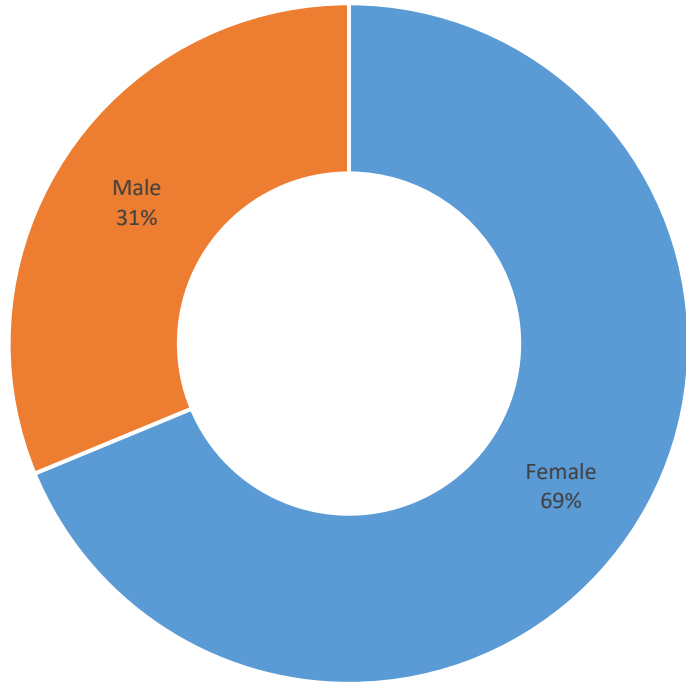

Hodges University Student Body Diversity Federal Pell Grant Recipients

	Race/Ethnicity Unknown	White, Non-Hispanic	Native Hawaiian	Hispanic/Latino	Black/African American, Non-Hispanic	Asian	American Indian	Male	Female	Total Student Eligibility
■ Summer 2018	9	156	0	368	75	11	2	194	427	621
■ Winter 2018	17	210	2	523	102	14	0	294	574	868
■ Fall 2017	19	214	2	530	119	15	2	284	617	901

Fall 2017 Pell Recipient Data
Gender Information

Fall 2017 Pell Recipient Data
Race/Ethnicity Information

Winter 2018 Pell Recipient Data
Gender Information

Winter 2018 Pell Recipient Data
Race/Ethnicity Information

Summer 2018 Pell Recipient Data
Gender Information

Summer 2018 Pell Recipient Data
Race/Ethnicity Information